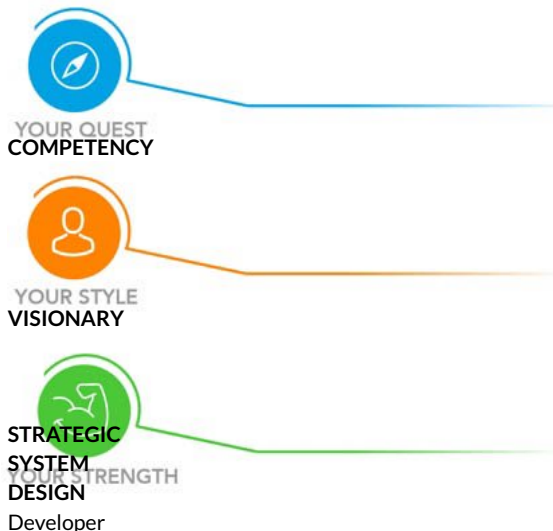

You have a natural gift to create order and structure from abstract theory.

You have an extremely high level of concentration and are good at using your future oriented thinking to see the challenges and benefits of implementing your ideas.

You are a wellspring of creative ideas and you are most energized when you are acquiring knowledge and learning to master new skills.

You are a "big picture" person. You have the ability to come up with ideas, solutions and opportunities. You see possibilities and jump on opportunities.

You have natural leadership ability. However, you don't mind following someone whose knowledge and experience you respect.

Your perfect career provides you with independence, diversity, plenty of intellectual stimulation, and the opportunity to generate ideas.

Your full report is available to you.

Scroll down for details.

FULL CAREER REPORT IS WAITING FOR YOU

We found 4 career fields with 32 specific jobs that fit you.

Your full report includes details about your optimal work environment and is scientifically calculated for you.